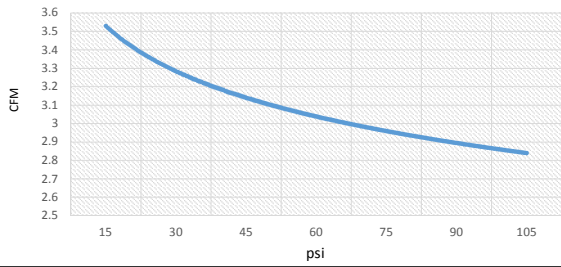

SWAN AIR COMPRESSORS FREE AIR DELIVERY GRAPHS

Swan DRS-207-22 Free Air Delivery

Swan DRS-207-22 Free Air Delivery

Swan DRS-210-30 Free Air Delivery

Swan DRS-210-30 Free Air Delivery

Swan DRS-215-50 Free Air Delivery