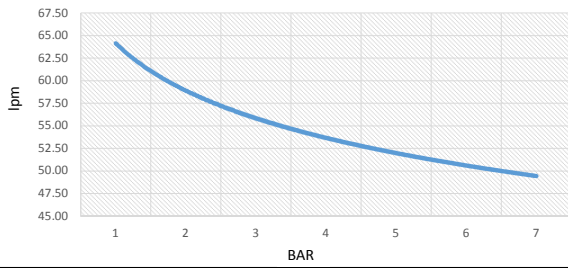

SWAN AIR COMPRESSORS FREE AIR DELIVERY GRAPHS

Swan DRS-207-22 Free Air Delivery

Swan DRS-207-22 Free Air Delivery

Swan DRS-210-30 Free Air Delivery

Swan DRS-210-30 Free Air Delivery

Swan DRS-215-50 Free Air Delivery