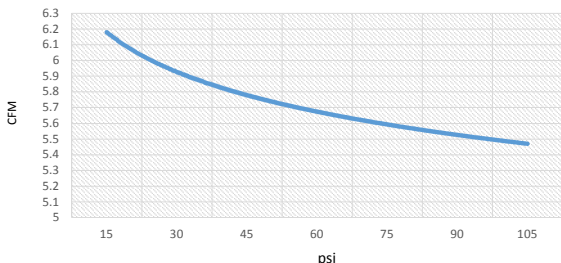

SWAN PV-202-30 FREE AIR DELIVERY