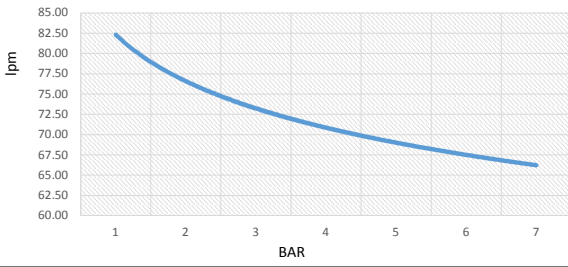

SWAN AIR COMPRESSORS FREE AIR DELIVERY GRAPHS

Swan DRS-207-22 Free Air Delivery

Swan DRS-207-22 Free Air Delivery

Swan DRS-210-30 Free Air Delivery

Swan DRS-210-30 Free Air Delivery

Swan DRS-215-50 Free Air Delivery