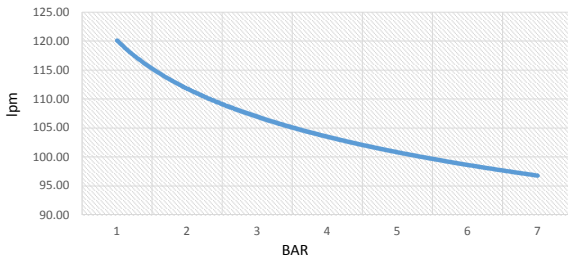

SWAN AIR COMPRESSORS FREE AIR DELIVERY GRAPHS

Swan DRS-207-22 Free Air Delivery

Swan DRS-207-22 Free Air Delivery

Swan DRS-210-30 Free Air Delivery

Swan DRS-210-30 Free Air Delivery

Swan DRS-215-50 Free Air Delivery