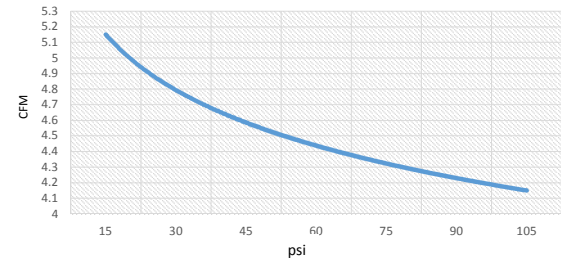

Swan DRS-215-50 Free Air Delivery