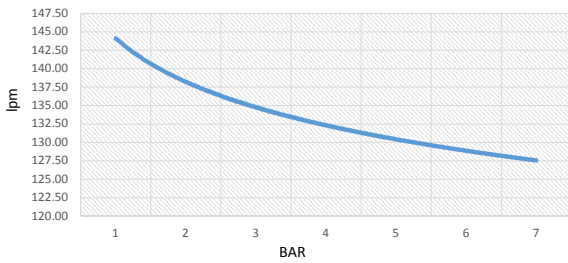

SWAN PV-202-30 FREE AIR DELIVERY